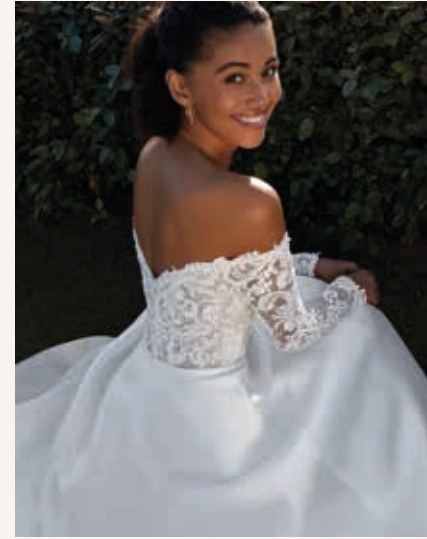

8120

Beaded Lace, Tulle

Ivory/Sheer/Natural, Ivory/Sheer,
Ivory/Natural, Ivory, White

COSMOBELLA

8121

Beaded Lace, Micado

Ivory/Sheer, Ivory, White

V223 • Ivory, White