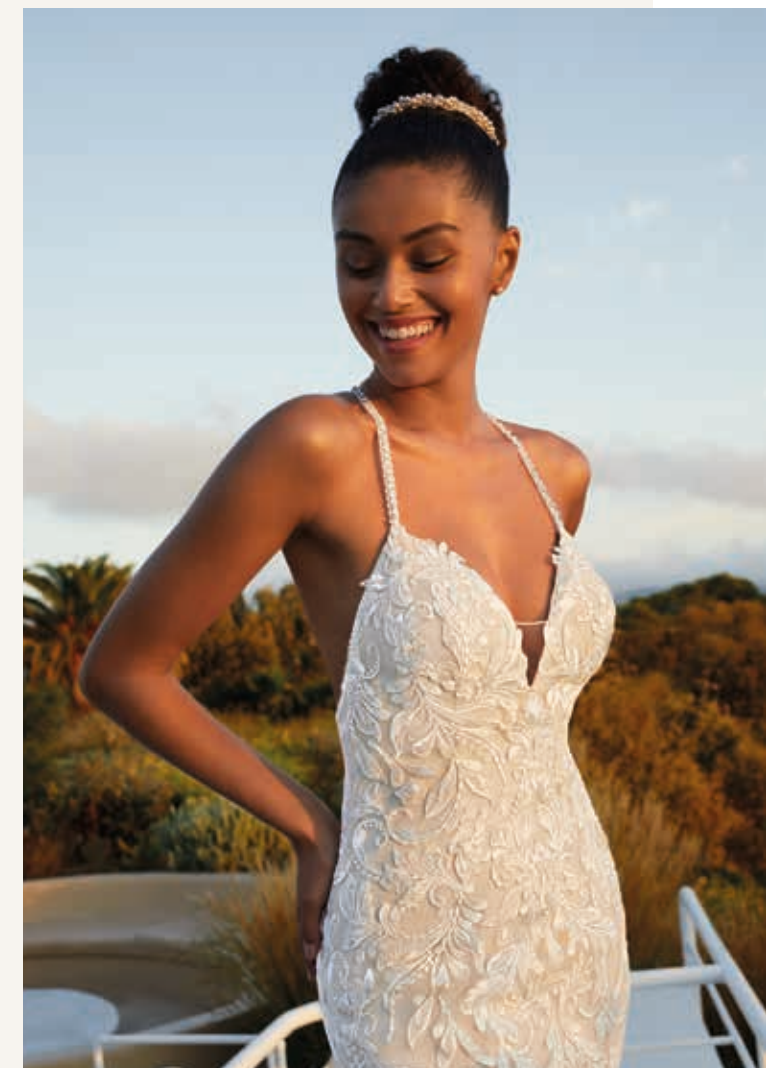

8124

Embroidered Lace
Ivory/Nude, Ivory, White