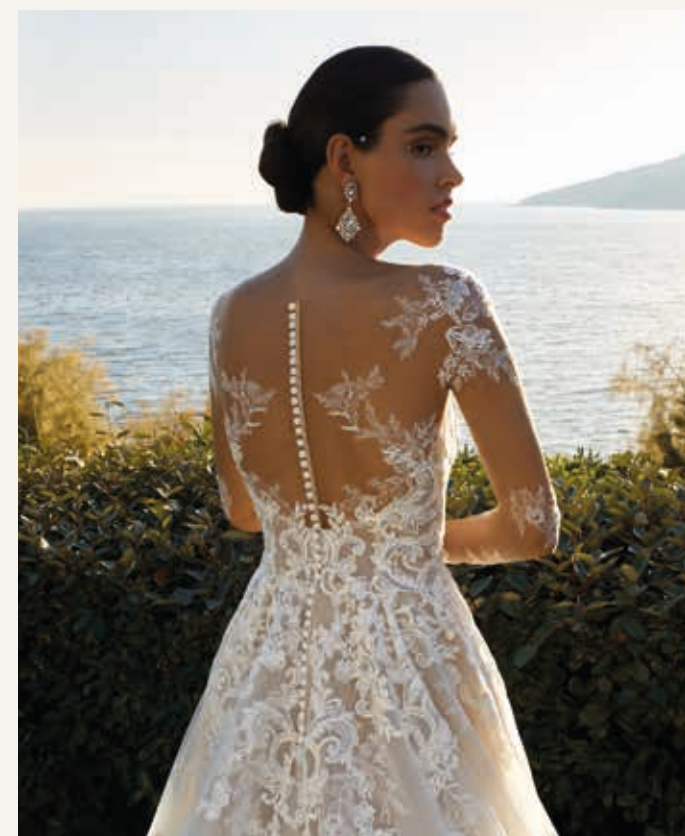

SL15 • Detachable Sleeves
Lace, Tulle
Ivory/Natural, Ivory, White

8124

Embroidered Lace
Ivory/Nude, Ivory, White

COSMOBELLA

8125

Embroidered Lace
Ivory/Sheer/Nude/Natural,
Ivory/Sheer/Natural,
Ivory/Nude/Natural,
Ivory/Nude, Ivory/Sheer,
Ivory/Sheer/Nude,
Ivory/Natural, Ivory, White