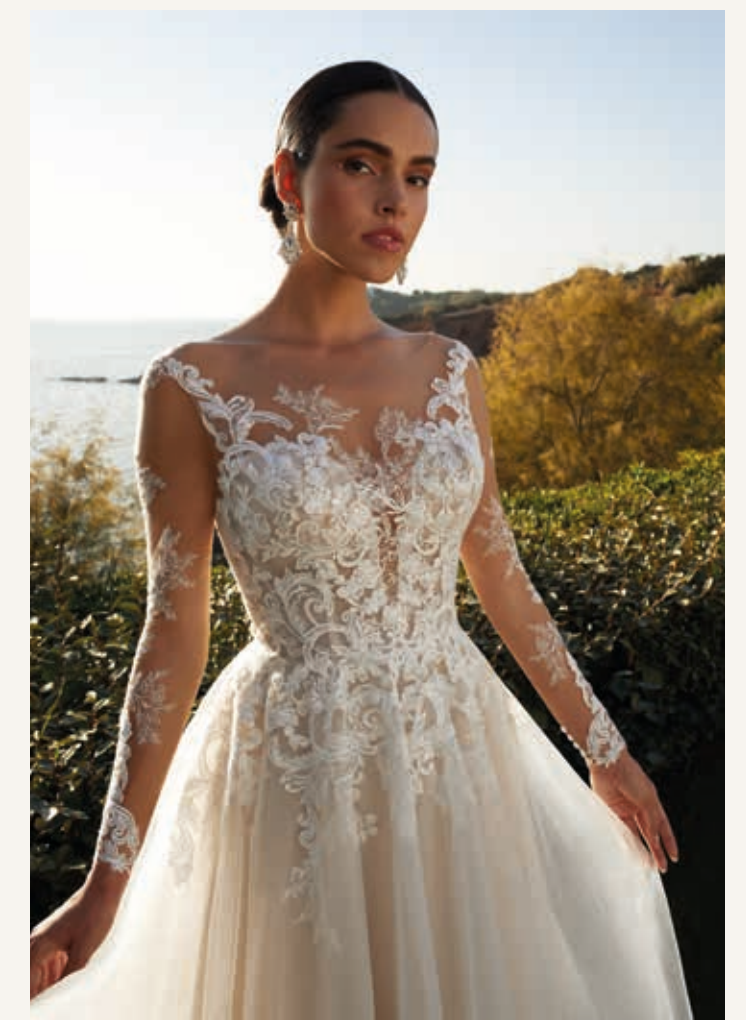

SL15 • Detachable Sleeves
Lace, Tulle
Ivory/Natural, Ivory, White

8124

Embroidered Lace
Ivory/Nude, Ivory, White

COSMOBELLA

8125

Embroidered Lace
Ivory/Sheer/Nude/Natural,
Ivory/Sheer/Natural,
Ivory/Nude/Natural,
Ivory/Nude, Ivory/Sheer,
Ivory/Sheer/Nude,
Ivory/Natural, Ivory, White