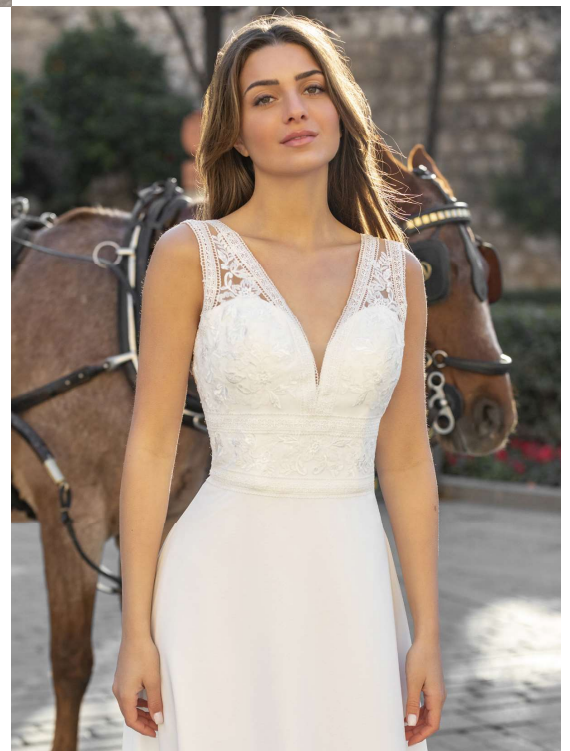

BM 23-26

BM 23-26

IVORY/ JB NUDE

IVORY - WHITE

Chiffon, lace, sequins

Bo'M
From Sevilla

BM 23-27

IVORY
IVORY/JB NUDE - WHITE
Tulle, lace