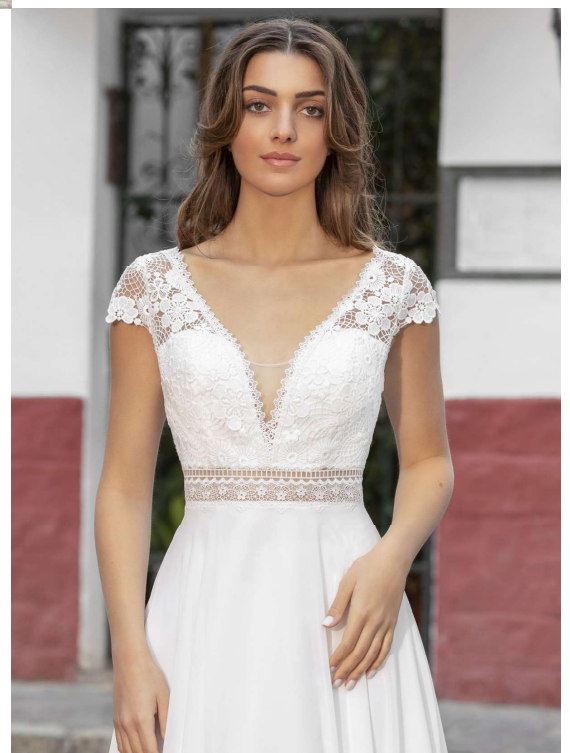

BM 23-10

ALL IVORY
IVORY/NUDE

Chiffon, lace

Bo'M
From Sevilla