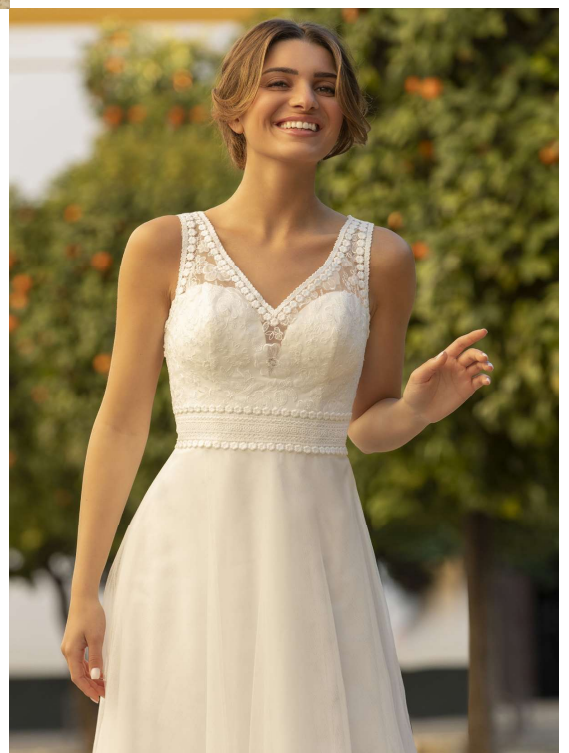

BM 23-21

IVORY

Tulle, lace

Bo'M
From Sevilla