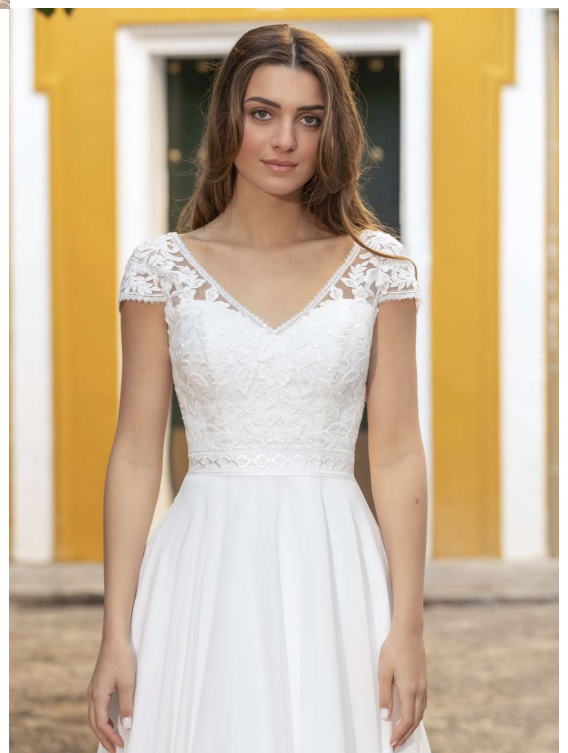

WHITE - IVORY/NUDE - WHITE/NUDE

Chiffon, lace

Bo'M
From Sevilla

BM 23-18

IVORY

WHITE - IVORY/NUDE - WHITE/NUDE

Chiffon, lace, sequins

Bo'M
From Sevilla