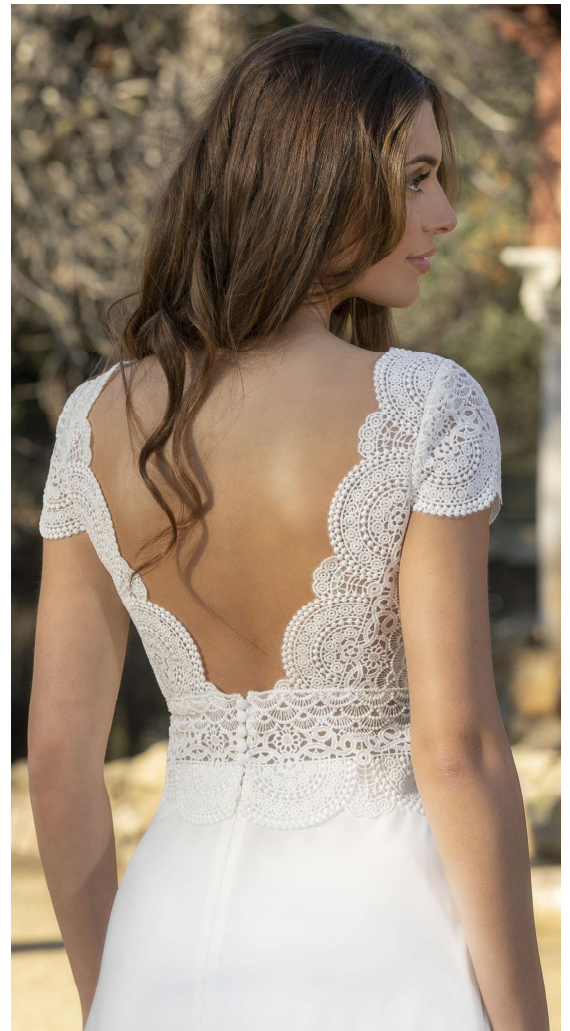

Tulle, lace

SLEEVES 23-02SL

ALL WHITE

Lace

Bo'M
From Sevilla

BM 23-03

ALL IVORY
IVORY/NUDE
Chiffon, lace

Bo'M
From Sevilla